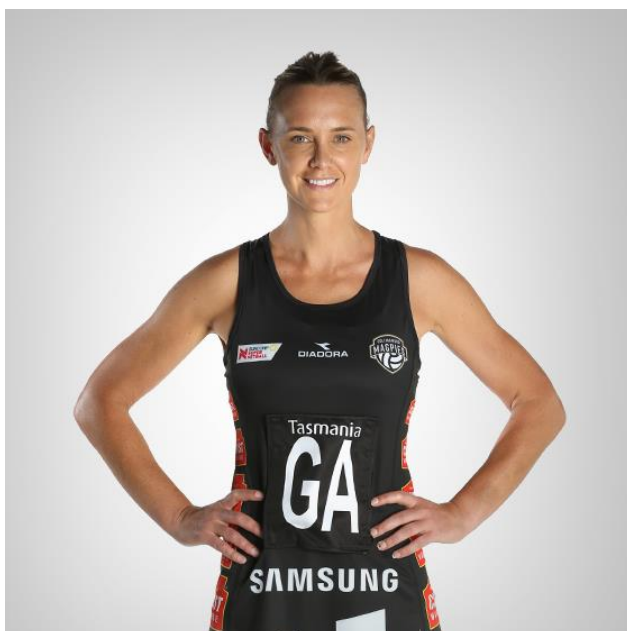

SUNCORP SUPER NETBALL LEAGUE MATRICES STARS

Cody Lange

Sarah Klau

Natalie Medhurst